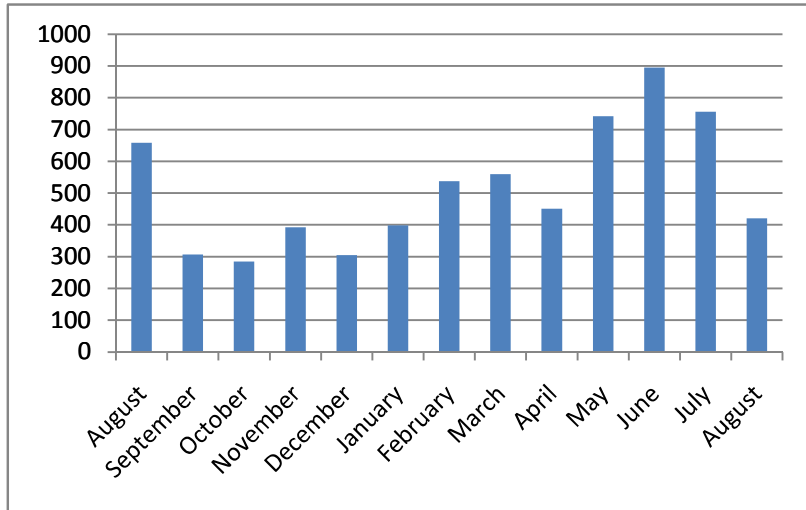

Statistics of the Lancashire & North West Beekeepers Association Website

Unique visitors: 1539
 First time visitors: 1092
 Returning visitors: 447

LAST 30 DAYS

21
 22
 21
 28
 28
 15
 16
 19
 20
 21
 19
 33
 33
 14
 13
 21
 13
 17
 22
 22
 35
 31
 20
 19
 20
 22
 27
 19
 17
 4

Last 12 Months (hits/month) 2009 - 2010

August	658
September	307
October	285
November	392
December	305
January	398
February	537
March	560
April	451
May	742
June	895
July	756
August	421
TOTAL	6707

Browser Used to View

Resolution

1152x864	0.90%
1170x702	0.50%
1249x702	0.30%
1280x1024	5.40%
1280x720	1.10%
1280x768	1.30%
1280x800	12.70%
1280x960	0.50%
1366x768	9.20%
1440x900	13.30%
1536x864	0.30%
1568x980	0.30%
1600x900	1.10%
1680x1050	2.40%
1920x1200	10.60%
320x240	0.30%
320x396	1.10%
320x480	0.30%
640x360	0.30%
800x600	0.50%
853x683	1.30%
911x512	0.30%
other	1.90%