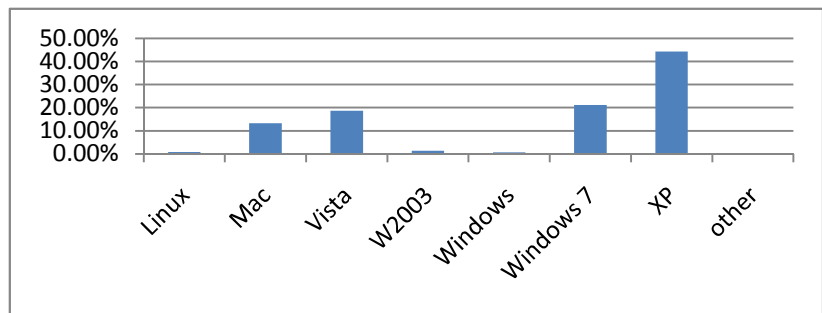

Statistics of the Lancashire & North West Beekeepers Association Website

Unique visitors: 1539
 First time visitors: 1092
 Returning visitors: 447

LAST 30 DAYS

21
 22
 21
 28
 28
 15
 16
 19
 20
 21
 19
 33
 33
 14
 13
 21
 13
 17
 22
 22
 35
 31
 20
 19
 20
 22
 27
 19
 17
 4

Last 12 Months (hits/month) 2009 - 2010

August	658
September	307
October	285
November	392
December	305
January	398
February	537
March	560
April	451
May	742
June	895
July	756
August	421
TOTAL	6707

Browser Used to View

Chrome	6.80%
Firefox 3	23.80%
IE6	8.40%
IE7	7.90%
IE8	36.40%
Opera	3.60%
Safari	12.80%
other	0.30%

Os

Linux	0.80%
Mac	13.30%
Vista	18.60%
W2003	1.30%
Windows	0.60%
Windows 7	21.10%
XP	44.20%
other	0.00%