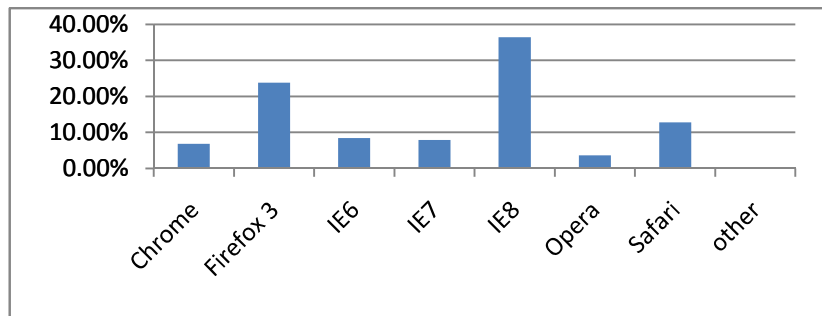

Browser Used to View

Chrome	6.80%
Firefox 3	23.80%
IE6	8.40%
IE7	7.90%
IE8	36.40%
Opera	3.60%
Safari	12.80%
other	0.30%