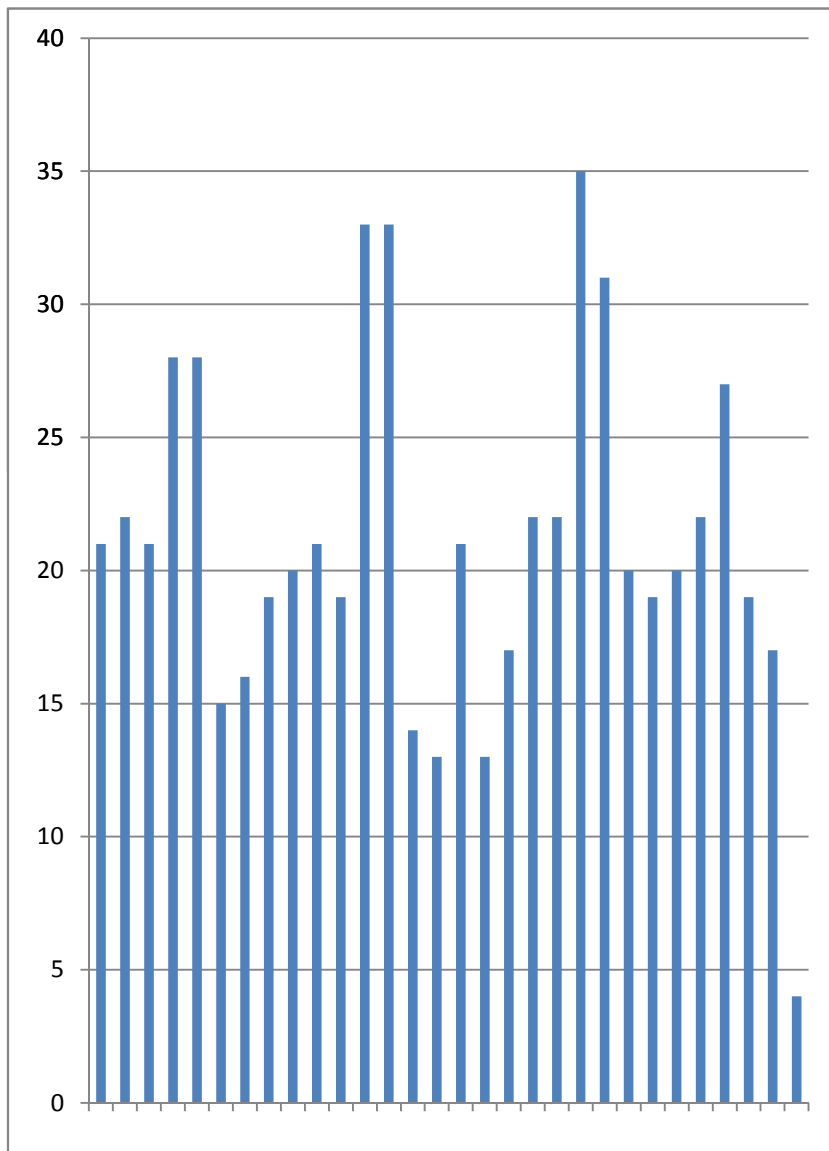

Statistics of the Lancashire & North West Beekeepers Association Website

Unique visitors: 1539
 First time visitors: 1092
 Returning visitors: 447

LAST 30 DAYS

21
 22
 21
 28
 28
 15
 16
 19
 20
 21
 19
 33
 33
 14
 13
 21
 13
 17
 22
 22
 35
 31
 20
 19
 20
 22
 27
 19
 17
 4

Last 12 Months (hits/month) 2009 - 2010

August	658
September	307
October	285
November	392
December	305
January	398
February	537
March	560
April	451
May	742
June	895
July	756
August	421
TOTAL	6707

Browser Used to View

Resolution

1152x864	0.90%
1170x702	0.50%
1249x702	0.30%
1280x1024	5.40%
1280x720	1.10%
1280x768	1.30%
1280x800	12.70%
1280x960	0.50%
1366x768	9.20%
1440x900	13.30%
1536x864	0.30%
1568x980	0.30%
1600x900	1.10%
1680x1050	2.40%
1920x1200	10.60%
320x240	0.30%
320x396	1.10%
320x480	0.30%
640x360	0.30%
800x600	0.50%
853x683	1.30%
911x512	0.30%
other	1.90%